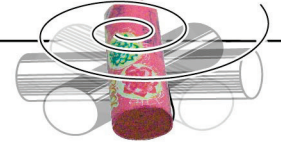

CYLINDRICAL

Ground Bloom Flowers/ Crazy GroundHogs
SPINS ON GROUND. EMITS FLAME AND SPARKS.

CAUTION SPINS ON GROUND EMITS FLAME AND SPARKS
USE ONLY UNDER CLOSE ADULT SUPERVISION. FOR OUTDOOR USE ONLY. PLACE ON HARD, FLAT SURFACE. DO NOT HOLD IN HAND. LIGHT FUSE AND GET AWAY.