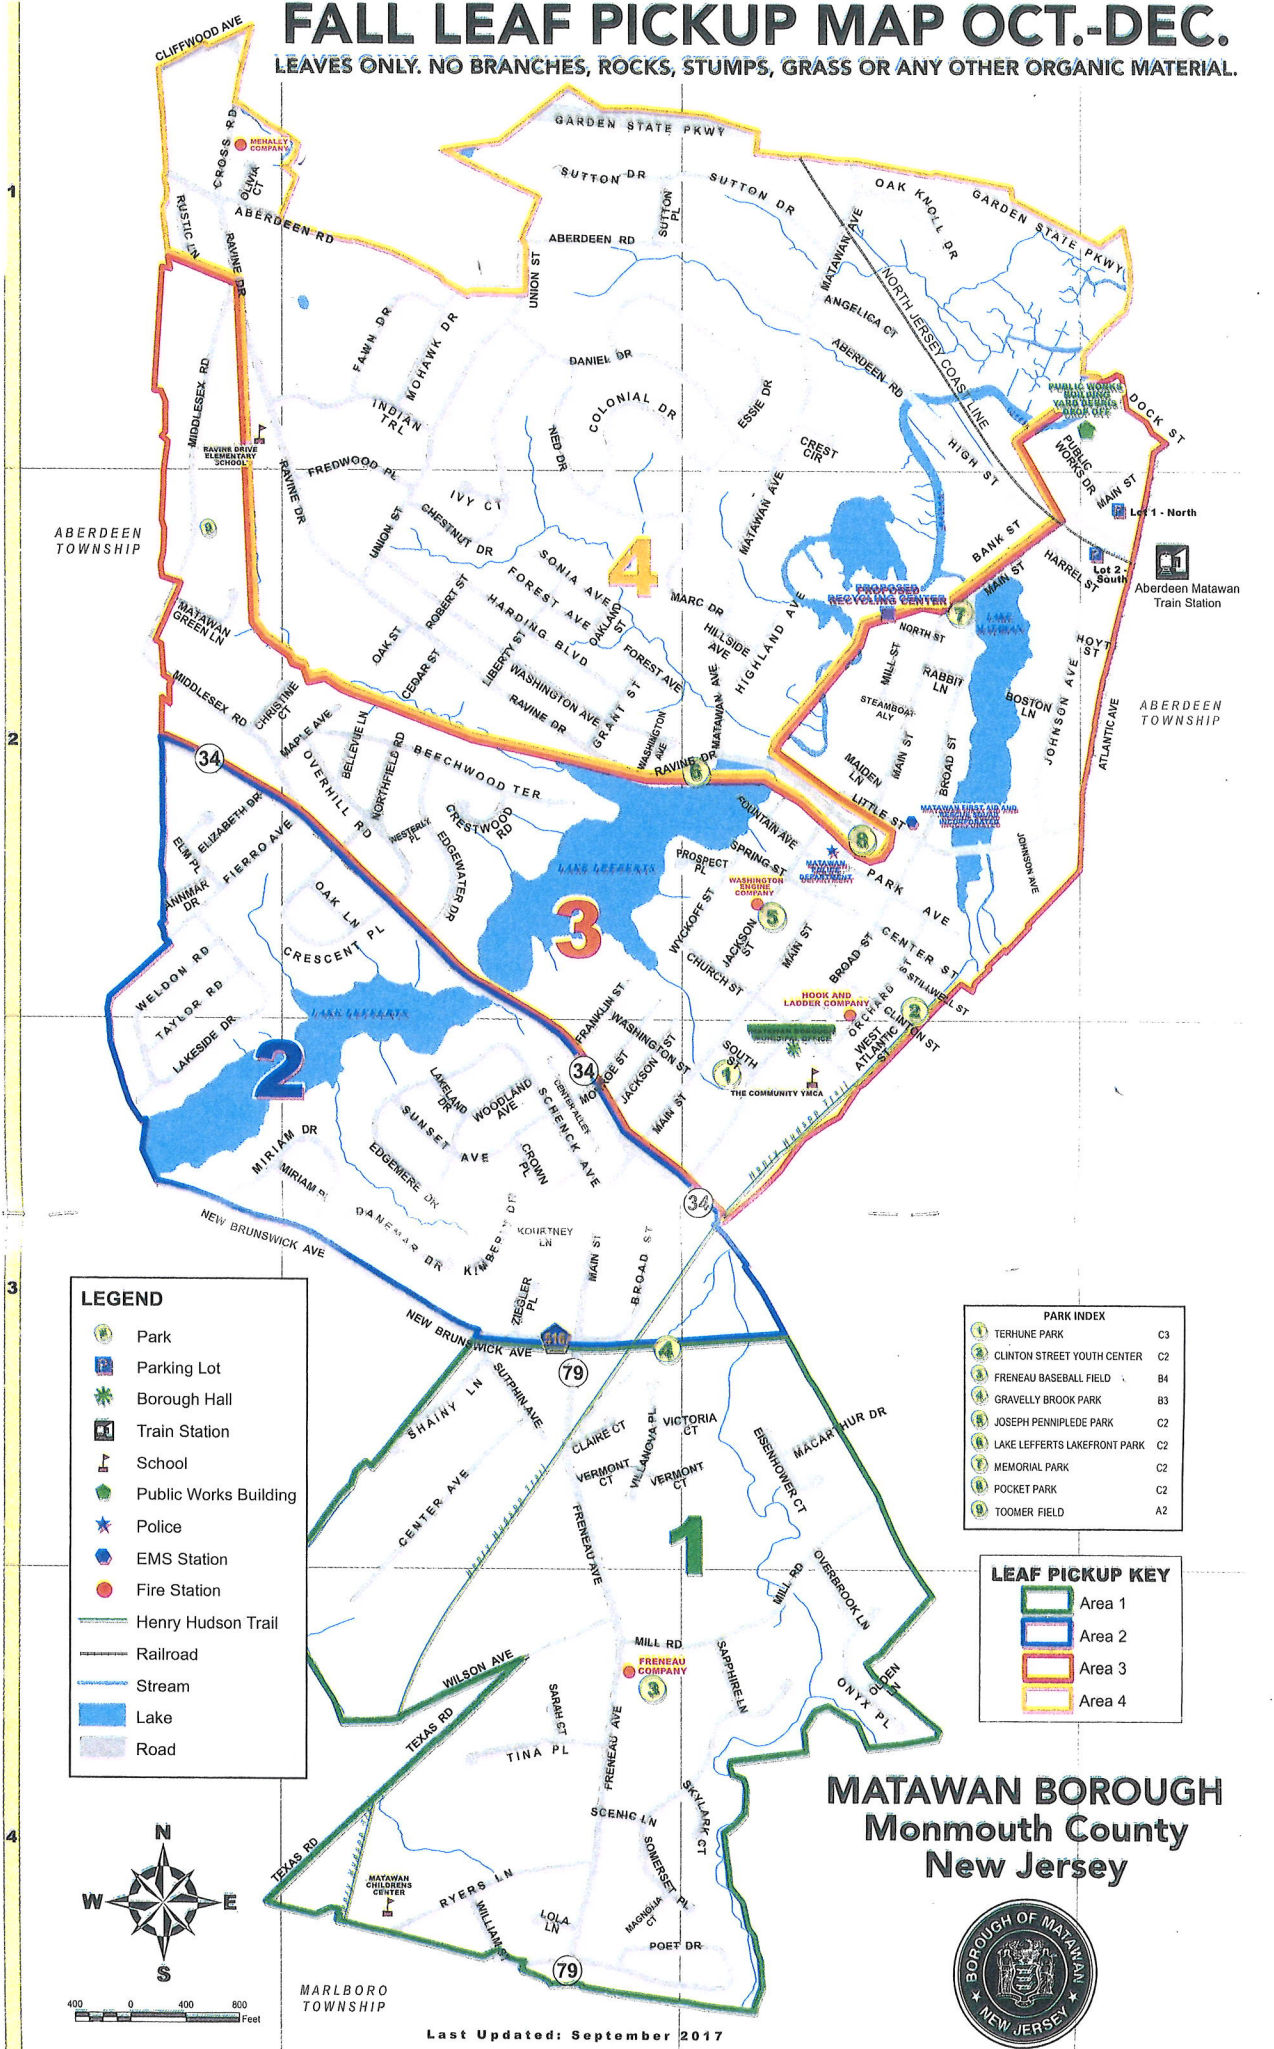

FALL LEAF PICKUP MAP OCT.-DEC.

LEAVES ONLY. NO BRANCHES, ROCKS, STUMPS, GRASS OR ANY OTHER ORGANIC MATERIAL.

LEGEND

- Park
- Parking Lot
- Borough Hall
- Train Station
- School
- Public Works Building
- Police
- EMS Station
- Fire Station
- Henry Hudson Trail
- Railroad
- Stream
- Lake
- Road

PARK INDEX

TERRHUNE PARK	C3
CLINTON STREET YOUTH CENTER	C2
FRENEAU BASEBALL FIELD	B4
GRAVELLY BROOK PARK	B3
JOSEPH PENNIPLEDE PARK	C2
LAKE LEFFERTS LAKEFRONT PARK	C2
MEMORIAL PARK	C2
POCKET PARK	C2
TOOMER FIELD	A2

LEAF PICKUP KEY

- Area 1
- Area 2
- Area 3
- Area 4

MATAWAN BOROUGH
Monmouth County
New Jersey